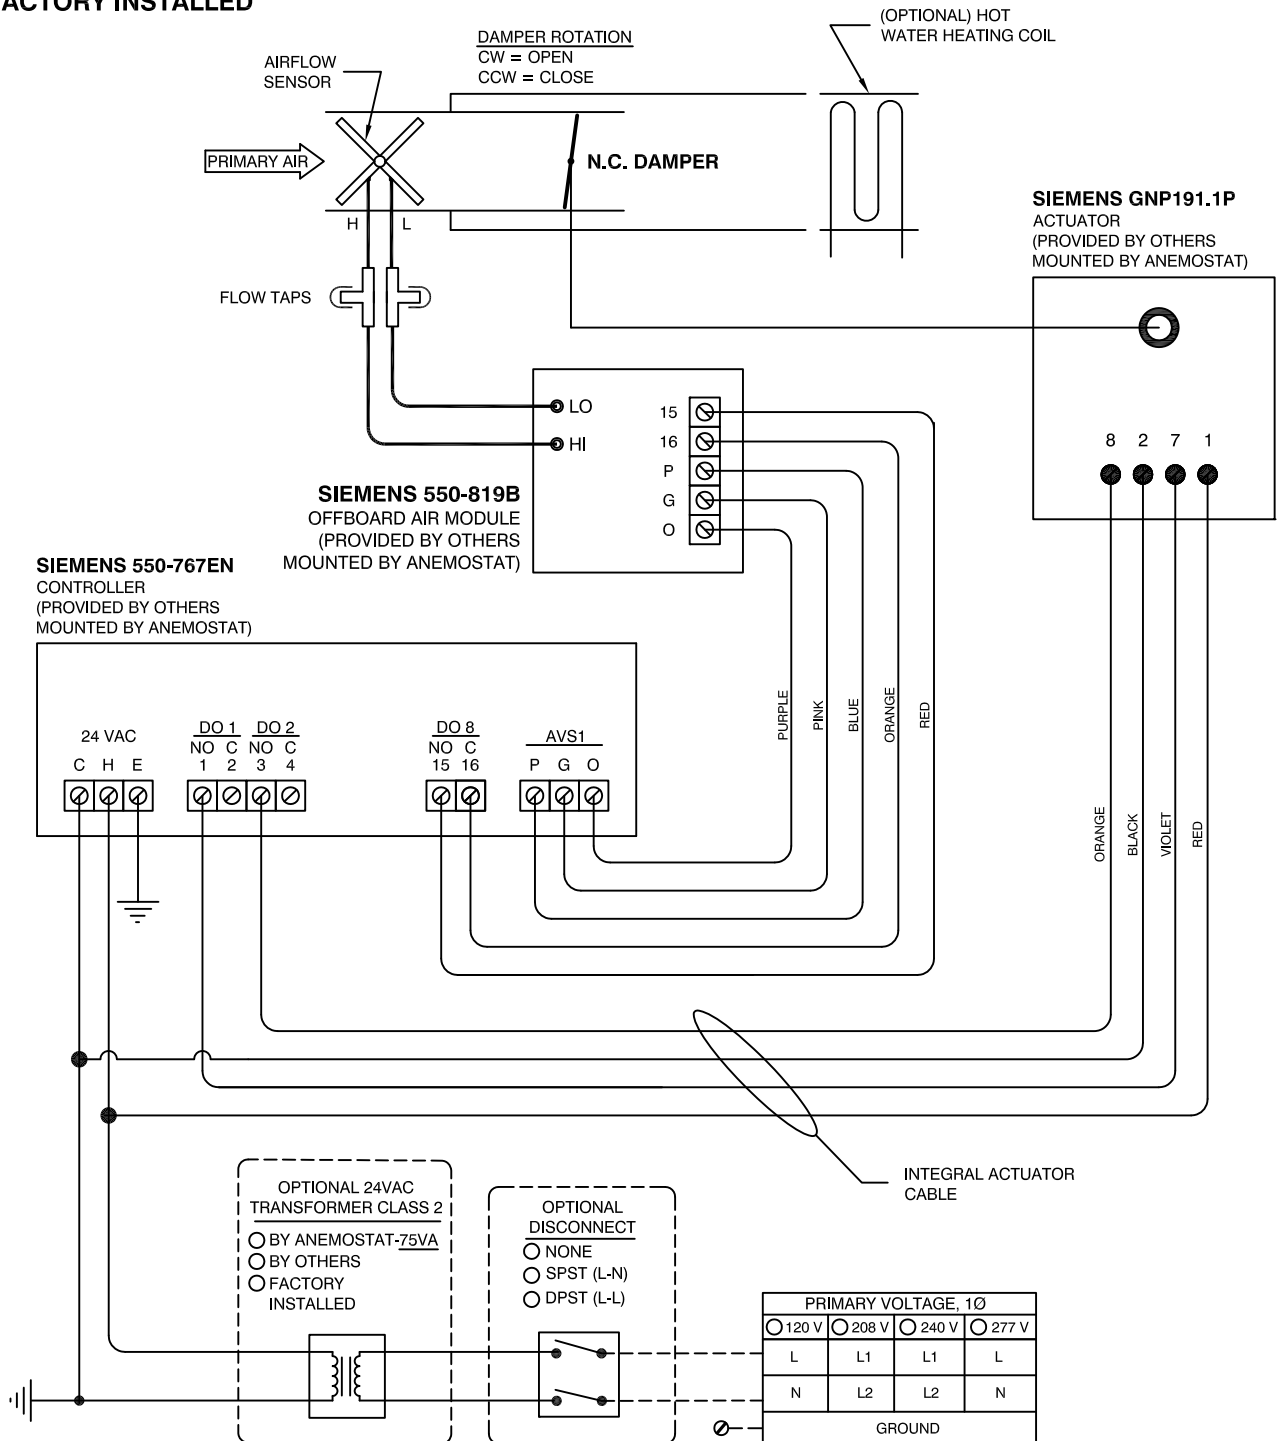

ANEMOSTAT[®]

AIR TERMINAL CONTROLS

Control Package SD-D-S191

- SINGLE DUCT
- OPTIONAL HOT WATER HEAT
- DIRECT DIGITAL CONTROLS (DDC) PROVIDED BY SIEMENS
- FACTORY INSTALLED

- FACTORY WIRING
- FIELD WIRING
- FACTORY PIPING
- FIELD PIPING

CONSULT CONTROLS DOCUMENTATION FOR DETAILS AS INSTALLED HARDWARE WILL VARY FROM THAT SHOWN HERE.

JOB NAME:
SUBMITTED BY:
DATE:

DWG #: SD-D-S191
REV: A
DATE: 8-14-2017